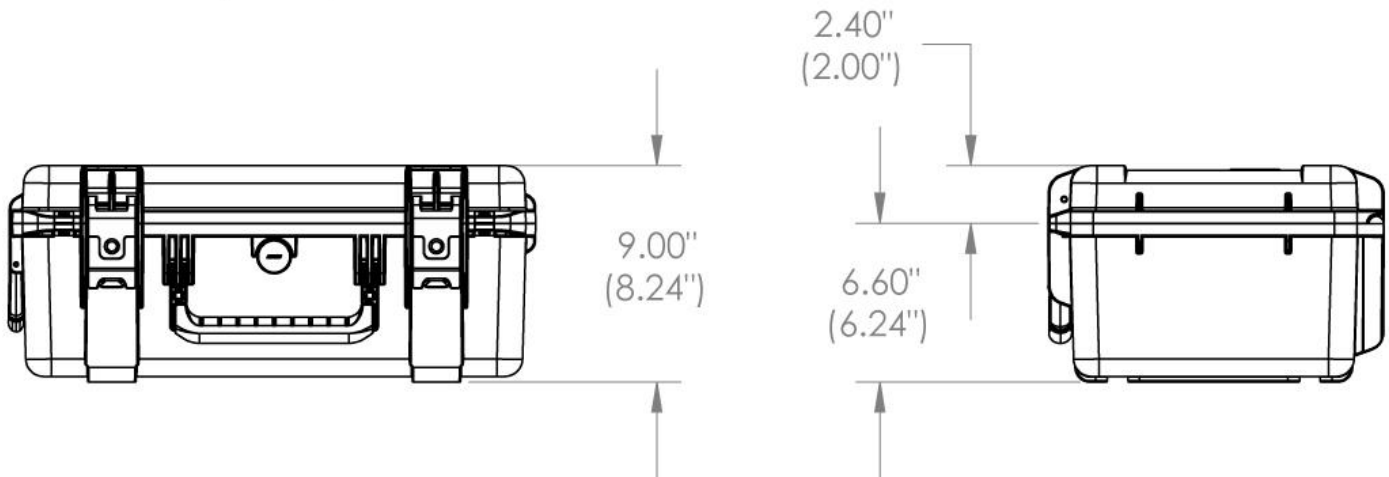

Exterior:

[21.89" x 13.98" x 9.00"]
[55.60 x 35.51 x 22.86 cm]

Interior:

[20.38" x 11.44" x 8.25"]
[51.77 x 29.06 x 20.96 cm]

Peso:

[9.25 lb] [4.20 kg]

Certificaciones

MIL-C-4150J / MIL-STD-810F
/ MIL-STD-648C

3i-2011-8B-C

HARDERBACK

Maletas Industriales | Maletines Militares
Estuches de Protección | Cajas Polipropileno
Mochilas Resistentes | Cajas Biométricas

NOTE: DIMENSIONS IN (X.XX) ARE ID

Case Series:	3i Series	Dimensions (for reference only)				
Case part#	3i-2011-8		Length	Width	Overall	Base / Lid
			left to right	front to back	height	height
Weight:		Exterior	21.93"	13.98"	9.00"	6.60"-2.40"
		Interior	20.53"	11.53"	8.24"	6.24"-2.00"